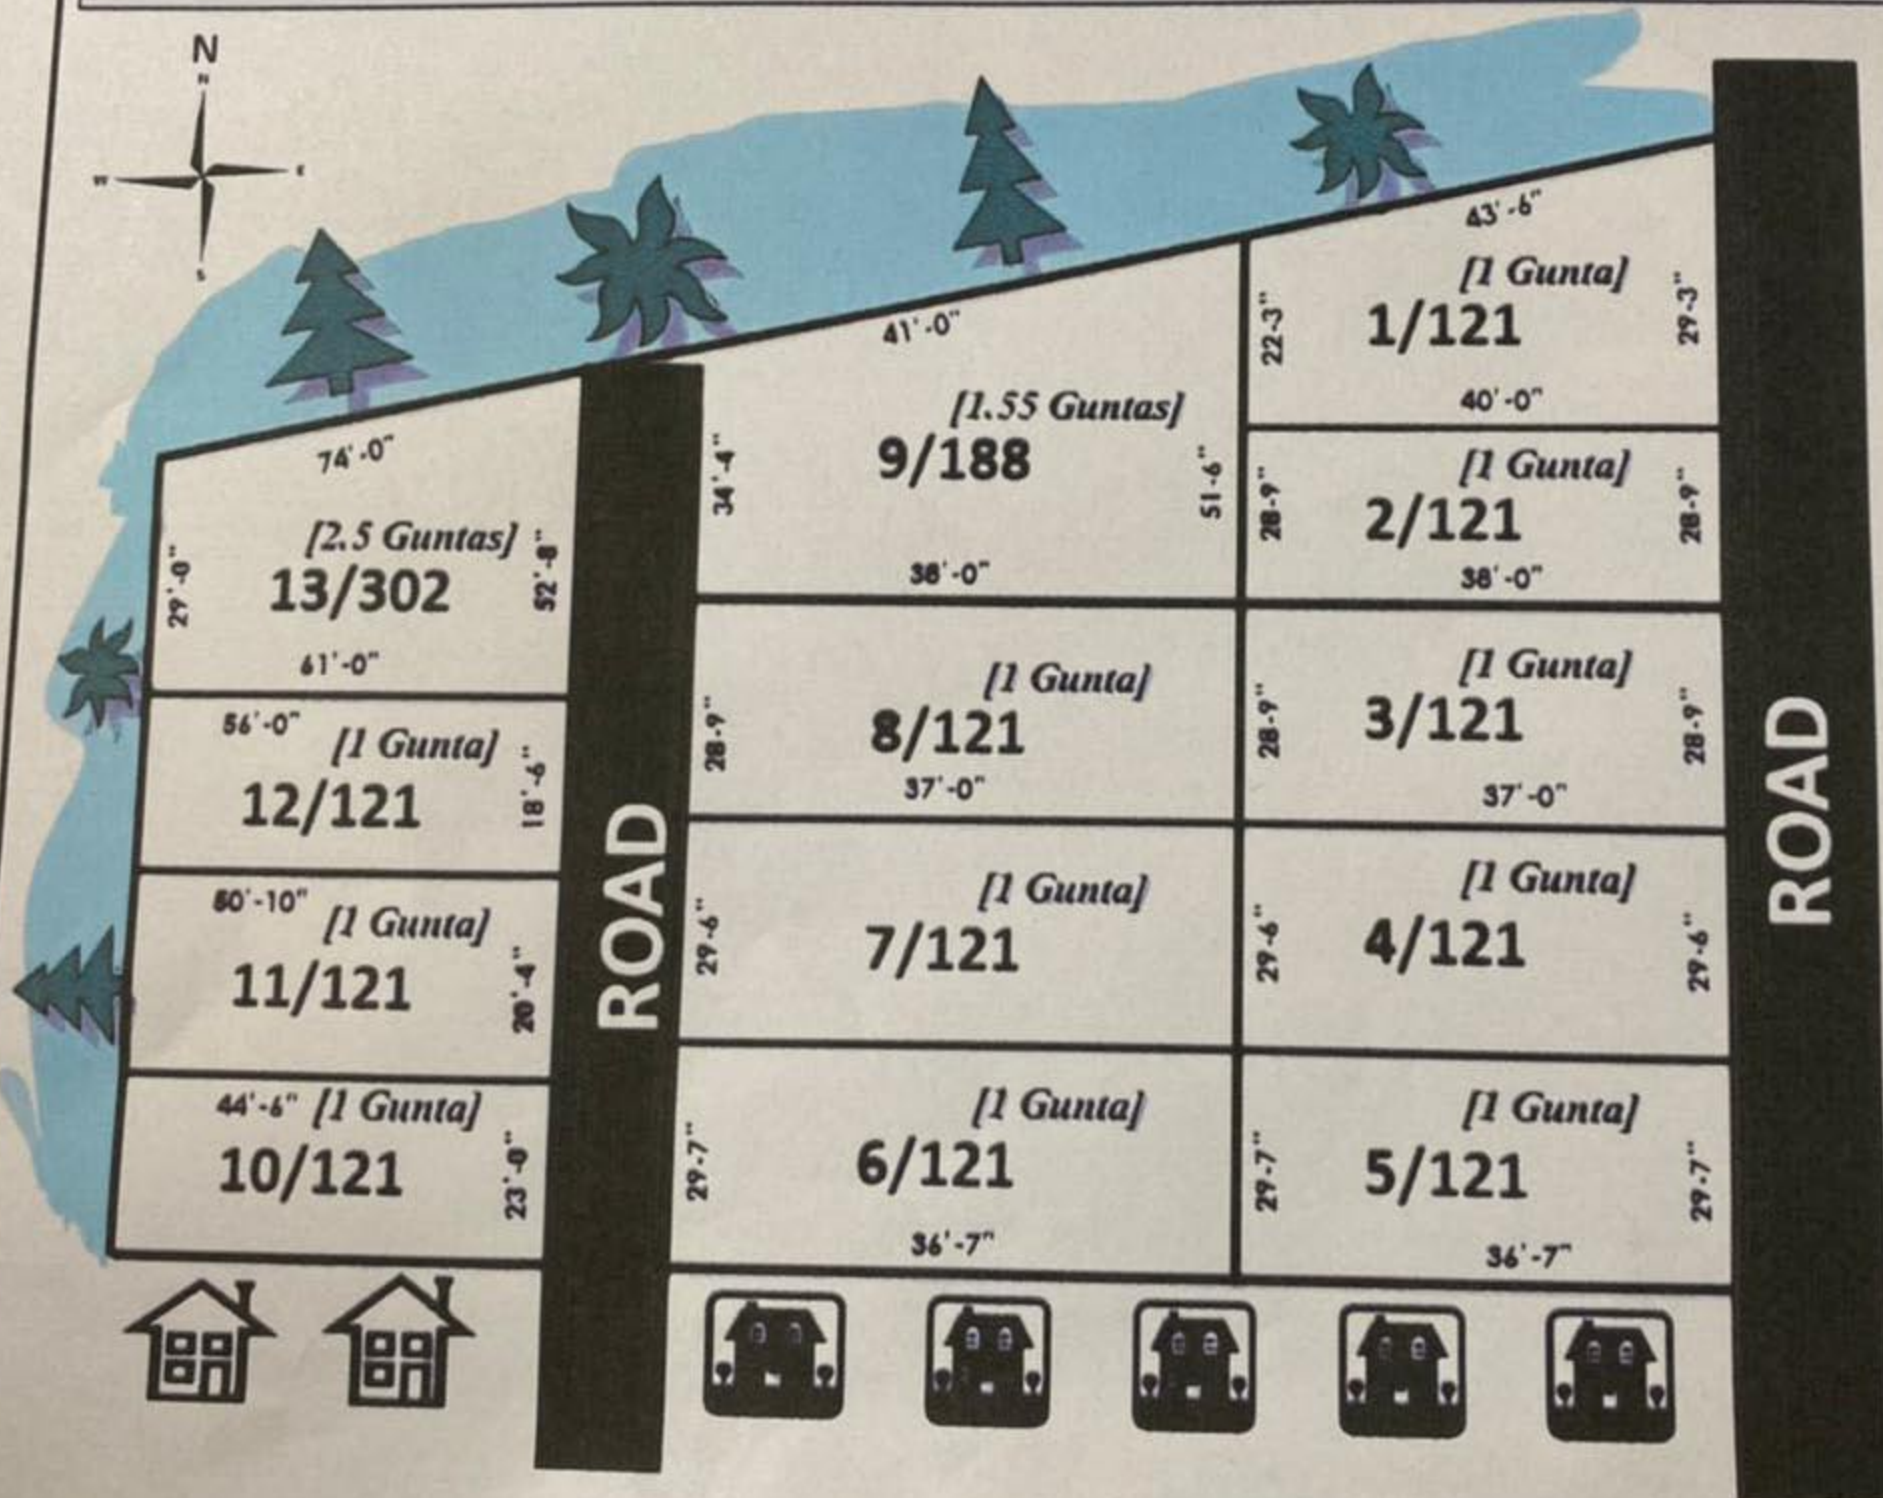

Project: SIRI COLONY PHASE III

Site Plan Showing In Sy No : 413/1/2. AREA: AC 00 – 16.5 GTS. Situated At Peddagutta Tanda, Gudur Gram Panchayat (Old), Makthaguda Gram Panchayat (New), RR (D).

Vendor:

Vendee: